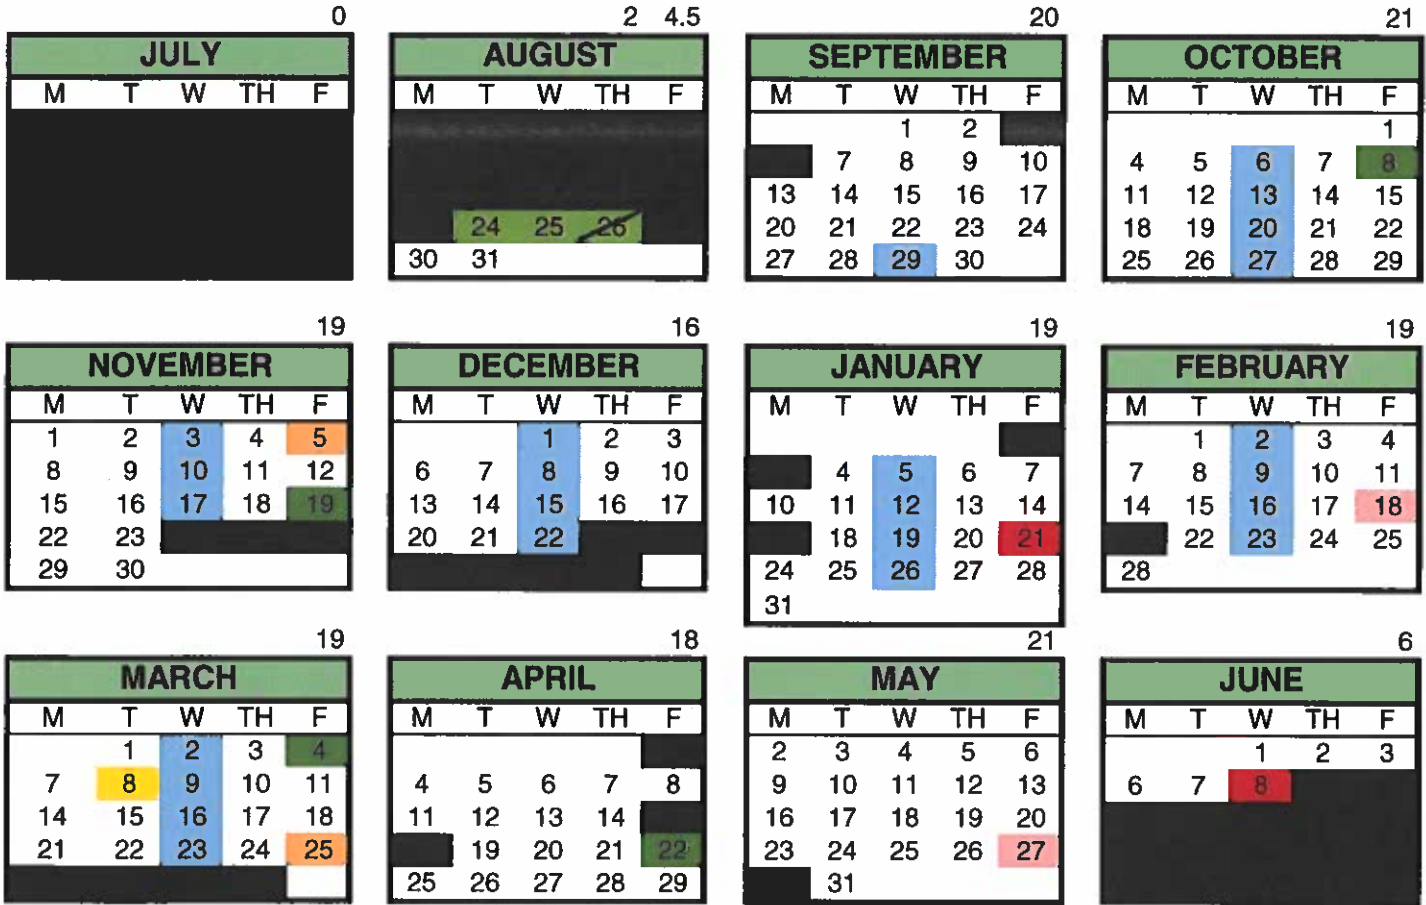

Carman-Ainsworth 2021-2022 Calendar

182.5 Teacher Work Days
180 Student Days

93.5 1st Semester
89 2nd Semester

- PD/Work Day
- 1/2 day PD/Work day
- Non-work days
- Late Start dates (24)
- End of Semester
- 1/2 PD Day
- 1/2 day students and staff
- End of marking periods/elementary
- End of marking periods/secondary

1/2 days -TBD
Elem. Conference 1/2 days-TBD

Calendar Tentative Agreement 5/11/2021